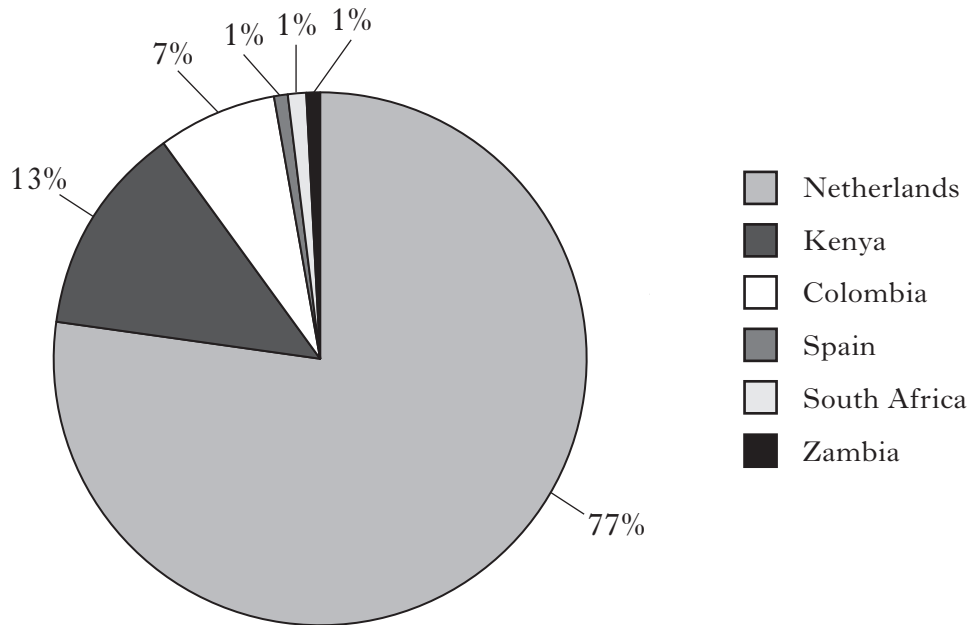

Date of birth

Day Month Year

--	--	--	--	--	--

Scottish candidate number

--	--	--	--	--	--	--	--	--	--

Number of seat

If annotated by the candidate, to be placed inside
the front cover of the candidate's book and
thus sent to the Scottish Qualifications Authority.

SUPPLEMENTARY ITEM F FOR QUESTION 4

Main Sources of Flowers imported to UK

Total value of UK flower imports £544,858,750

Processes involved in flower growing in Kenya and the Netherlands