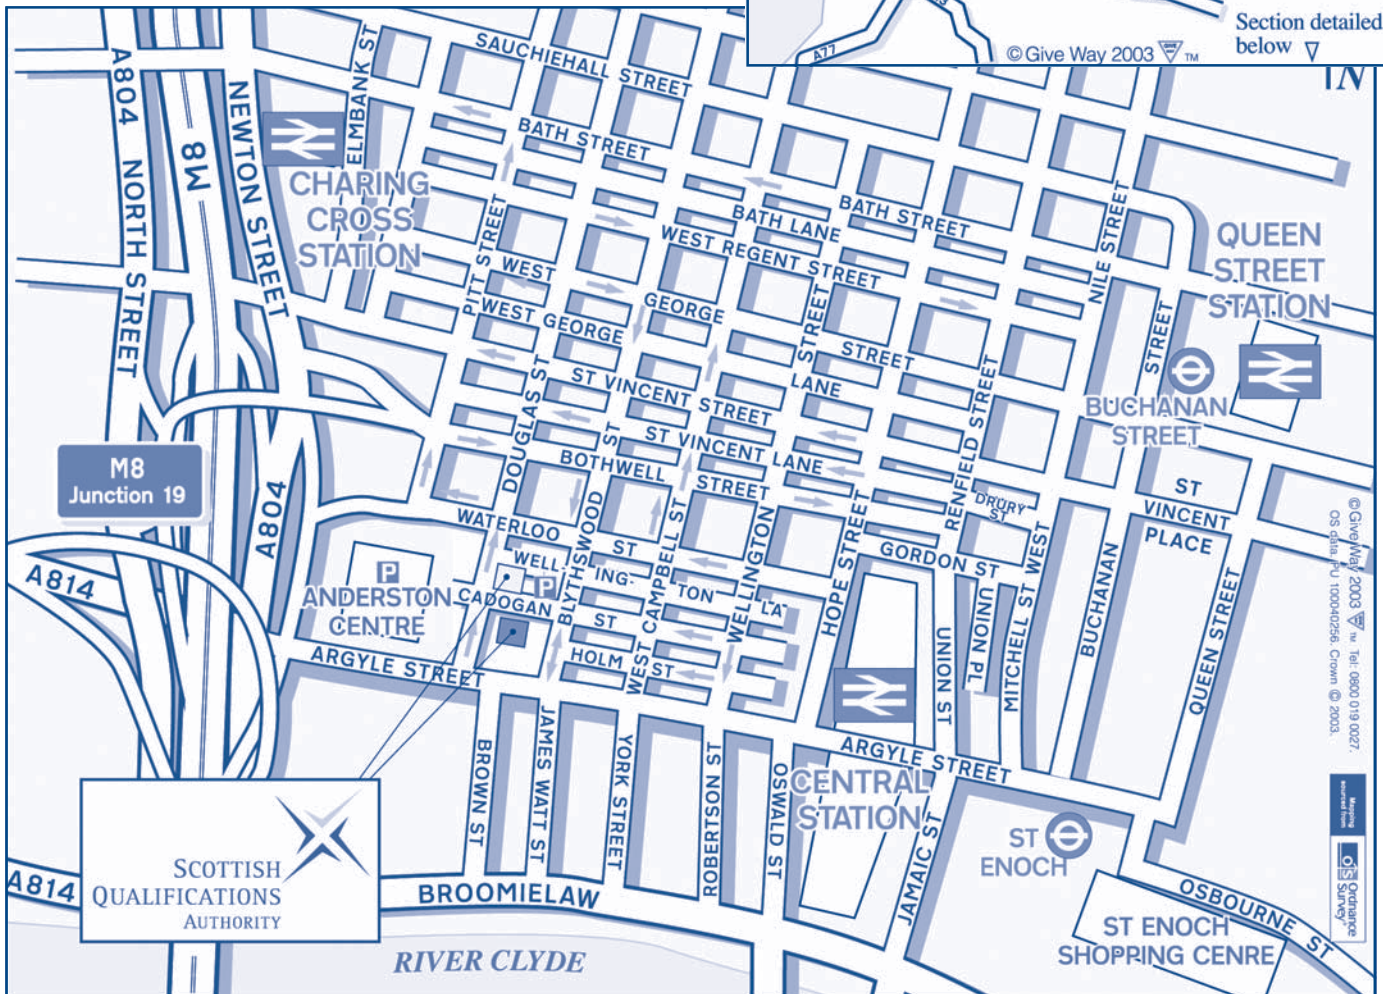

Glasgow

Public Transport

By Car

East/West bound traffic should leave the M8 at junction 19 and follow signs for Anderston, car parks are located on Waterloo Street and Cadogan Street. Many Scotrail stations and Underground stations offer free parking as part of the Park & Ride scheme.

By Rail, Central and Queen Street Station

Central Station is about 5 minutes walk away and Queen Street Station is about 15 minutes walk. For further information call 08457 484950.

By Bus, Buchanan Street Bus Station

Buchanan Street Bus Station is located behind Queen Street Station and is about 15–20 minutes walk from SQA. For further information call 0141-333 3708.

By Air, Glasgow Airport

Glasgow Airport is approximately 15 minutes drive by car/taxi via the M8. A regular bus service is available between the Airport and Buchanan Street Bus Station. The Airport can also be reached by train from Glasgow Central Station to Paisley Gilmour Street and then by bus.