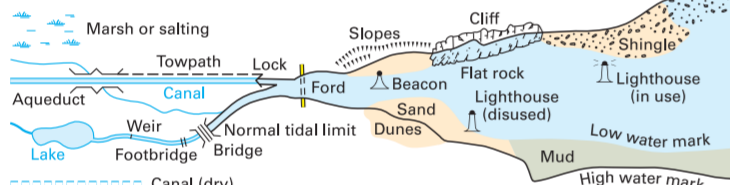

WATER FEATURES