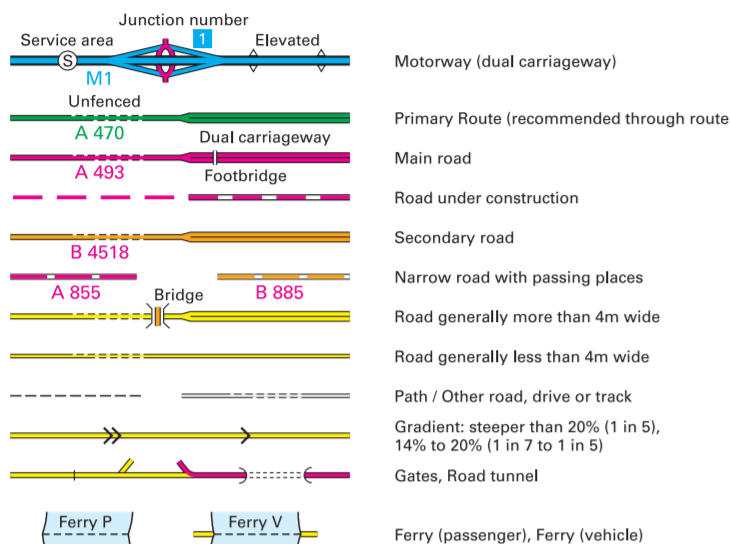

ROADS AND PATHS Not necessarily rights of way